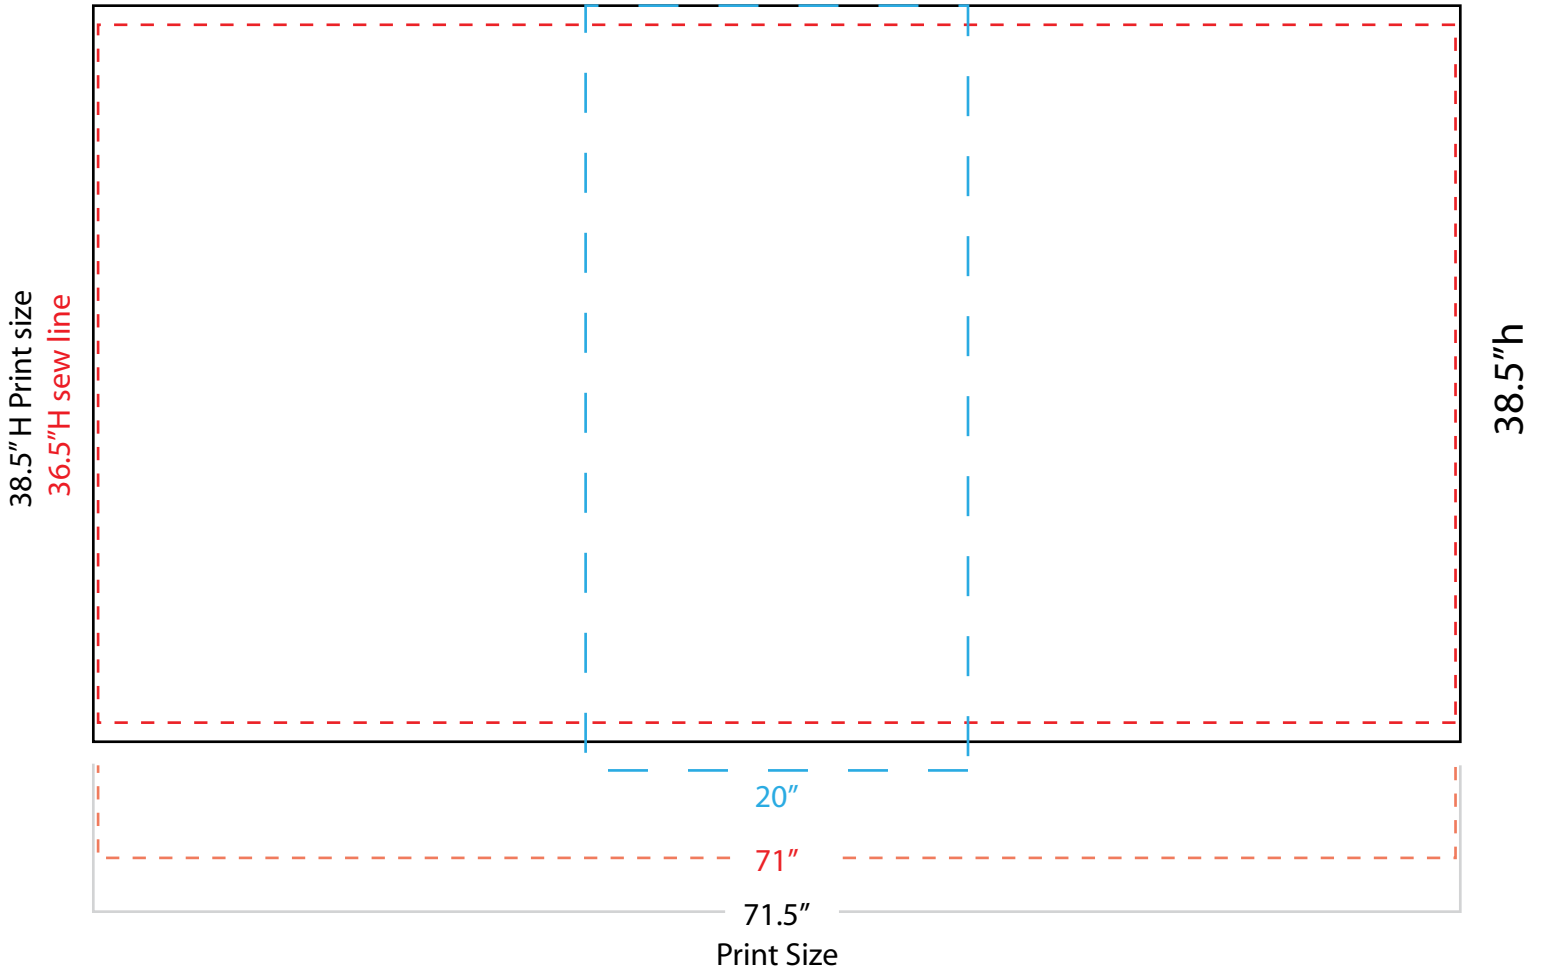

Little Giant Case To Counter Conversion Fabric Graphic Cover Template

Sew Line = - - - - -

20" front visual area begins to curve = — — — — —
(Image can cover entire area front and back)