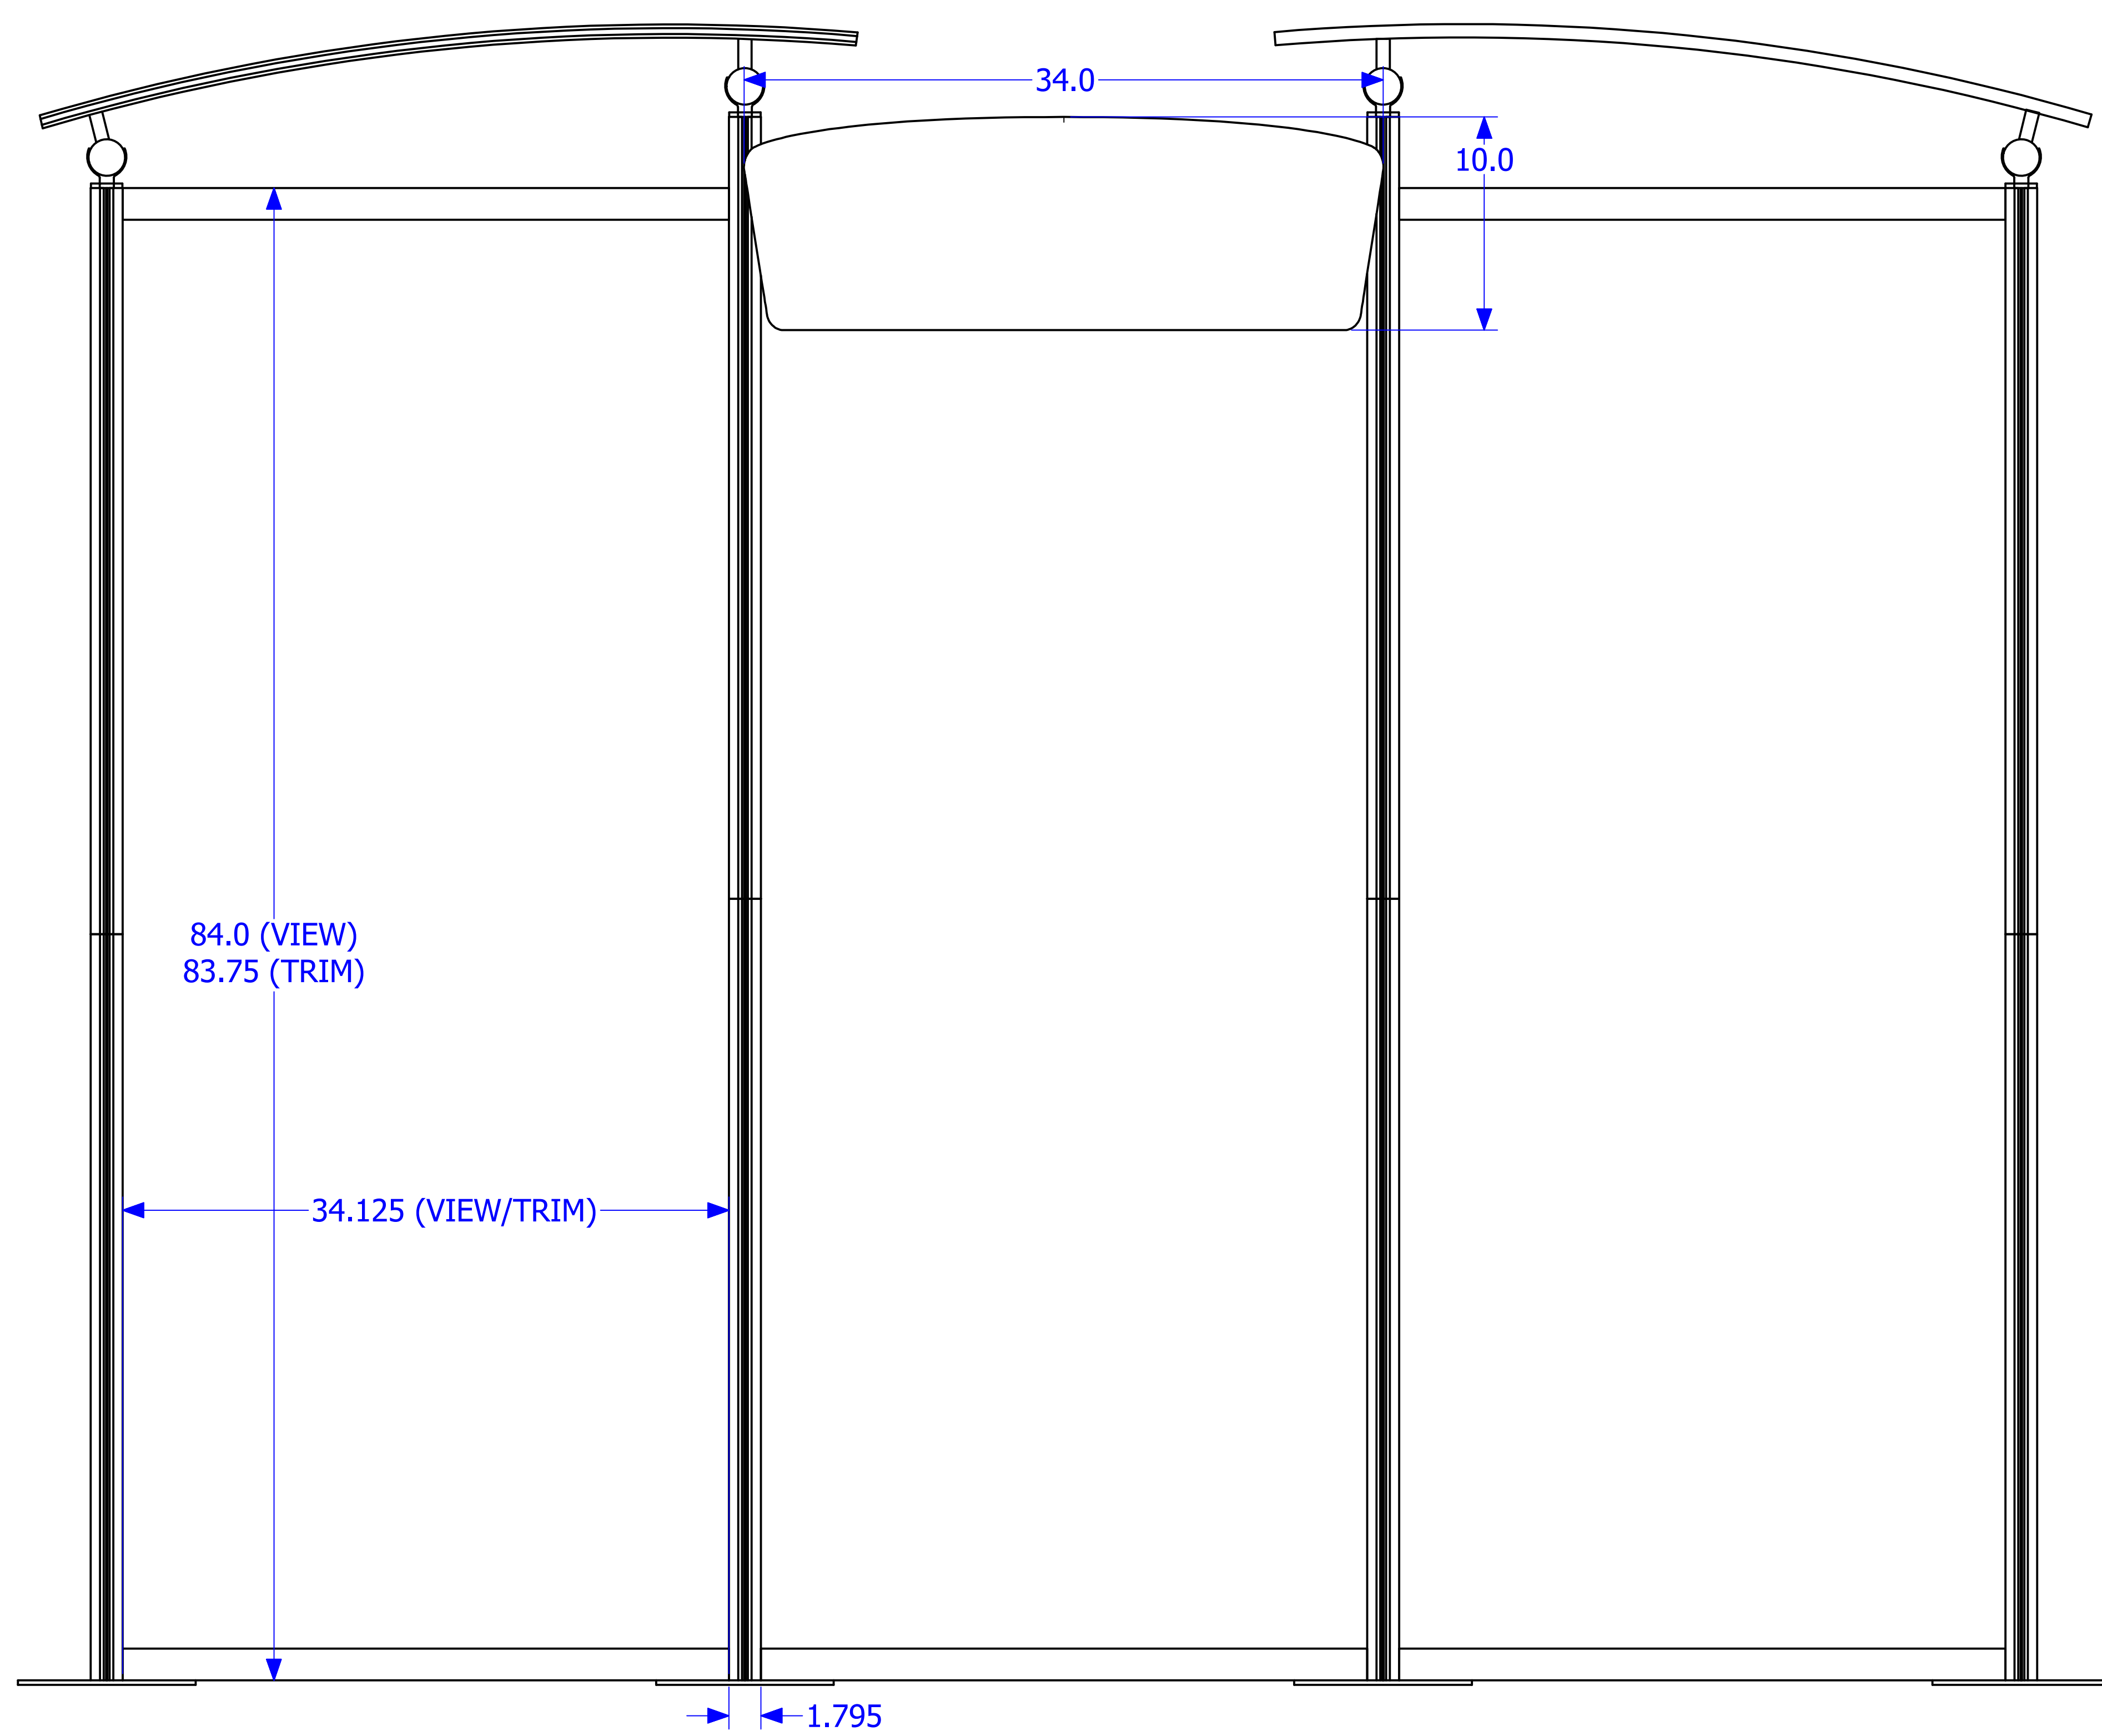

GRAPHIC SPECS	
PRODUCT NAME:	ECO-1008 (FELSIC)
MATERIAL:	PARADISE FABRC
VIEWABLE SIZE:	(3) 34.125" x 84"
TRIM SIZE:	(3) 34.125" x 83.75"
MATERIAL:	ECO POLY
VIEWABLE/TRIM SIZE:	(1) 34" x 10"
	Velcro to 36x12 Eco Glass
ESTIMATED GRAPHIC PACKAGE	\$1155 RETAIL
EFFECTIVE DATE:	8/1/2011

**Please use this document for reference only.
Contact your distributor for final graphic templates per order.**

DRAWN michaelmccord	7/20/2011	TITLE	
CHECKED		ECO-1008 GRAPHIC SPECS	
QA		SIZE	D
MFG		DWG NO	ECO-1008 (FELSIC) GFX SPECS
APPROVED		SCALE	
		SHEET 1 OF 1	