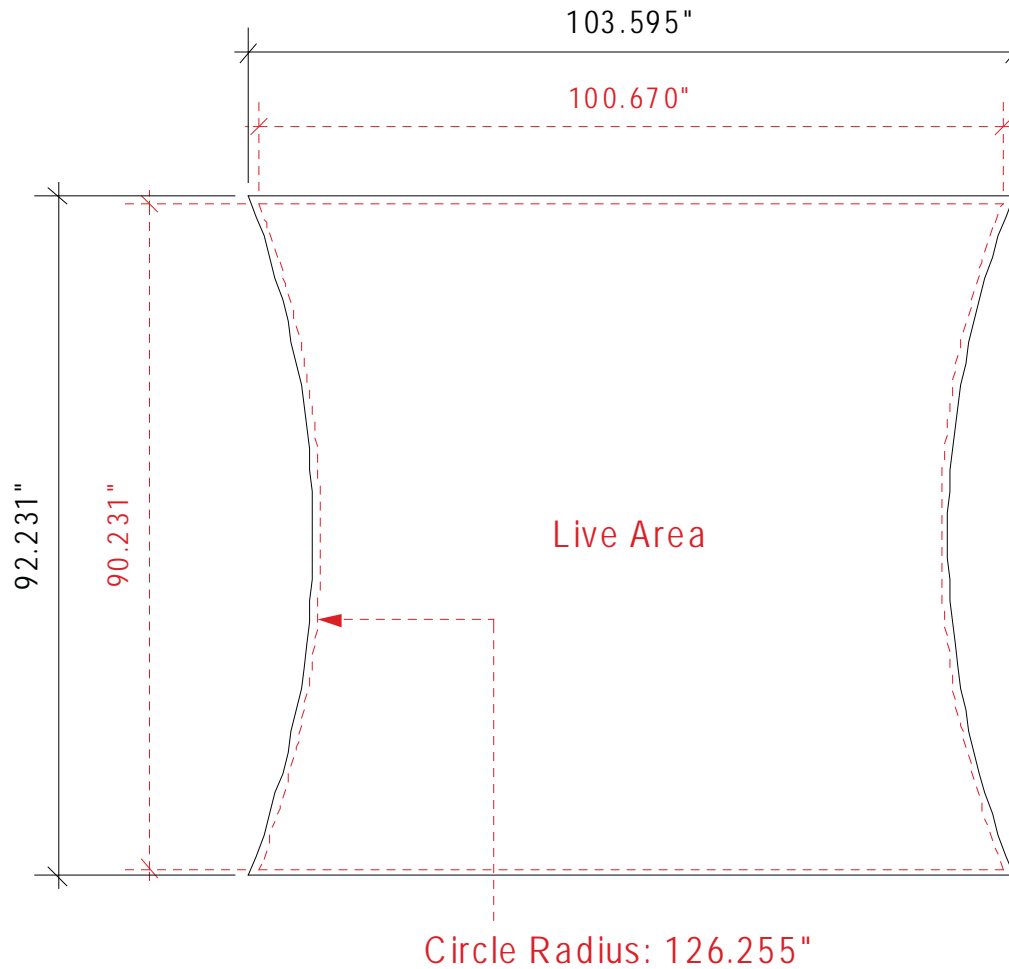

VK-1041/1042 Graphic Dimensions - Backwall Graphic

Scale 1:26

NOTE: Graphic files must be @ 150 dpi Finished Size.
DO NOT send Flattened Files. Production can not manipulate
the content, proportion or color of these files.

NOTE: These dimensions are for graphic layout
purposes. Graphic needs to be cut and test fitted
to Magellen frame for exact sizes and cuts.

VK-1041/1042 Graphic Dimensions - Header and Wings

Scale 1:26

NOTE: Graphic files must be @ 150 dpi Finished Size.
DO NOT send Flattened Files. Production can not manipulate the content, proportion or color of these files.

NOTE: These dimensions are for graphic layout purposes. Graphic needs to be cut and test fitted to Magellan frame for exact sizes and cuts.

MOD-1198 Pedestal Graphics

NOTE: Graphic files must be @ 150 dpi Finished Size.
DO NOT send Flattened Files. Production can not manipulate the content, proportion or color of these files.

NOTE: These dimensions are for graphic layout purposes. Graphic needs to be cut and test fitted to Magellen frame for exact sizes and cuts.