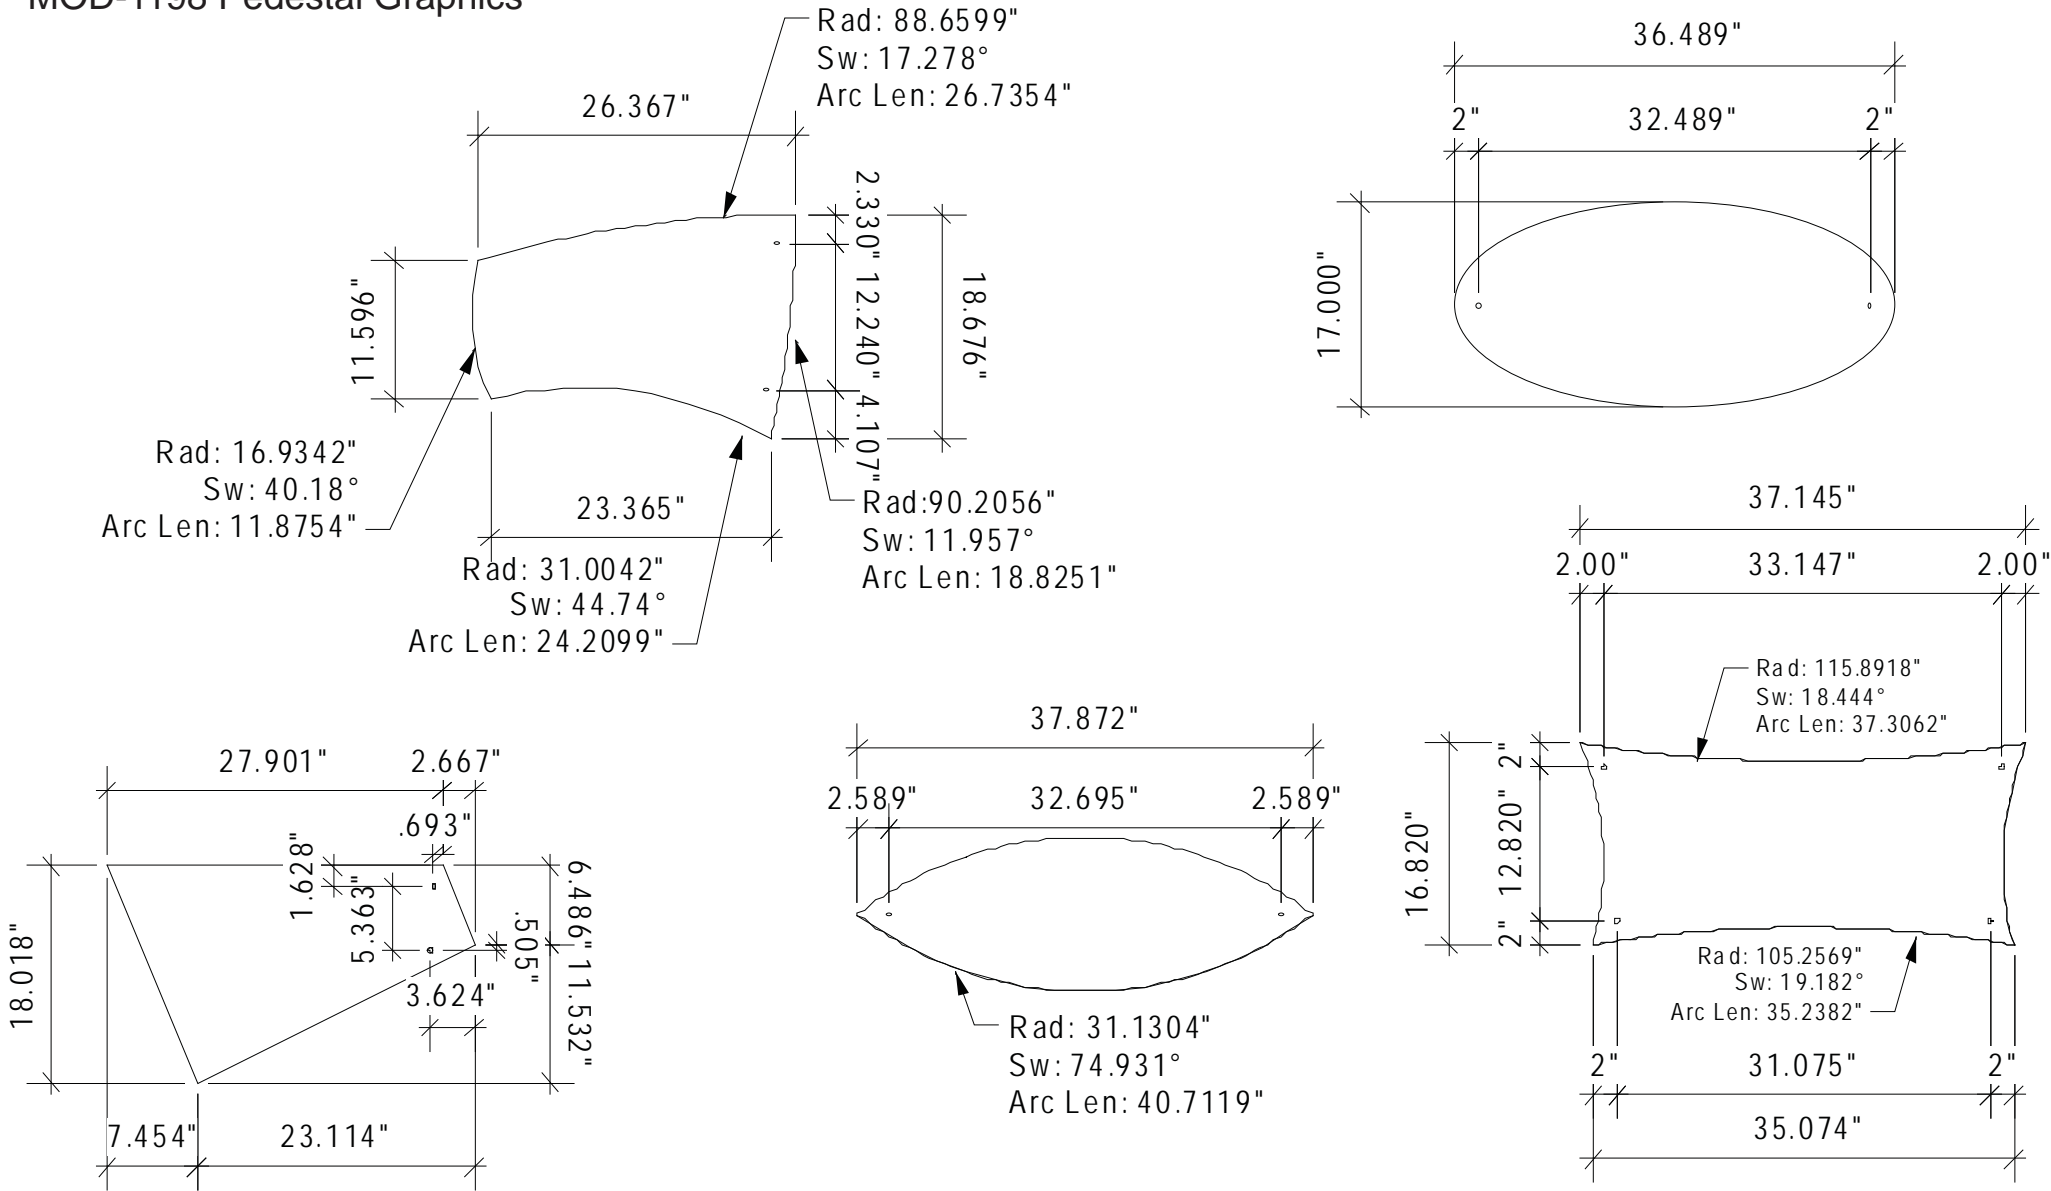

VK-1041/1042 Graphic Dimensions - Backwall Graphic

Scale 1:26

NOTE: Graphic files must be @ 150 dpi Finished Size.
DO NOT send Flattened Files. Production can not manipulate
the content, proportion or color of these files.

NOTE: These dimensions are for graphic layout
purposes. Graphic needs to be cut and test fitted
to Magellen frame for exact sizes and cuts.

VK-1041/1042 Graphic Dimensions - Header and Wings

Scale 1:26

NOTE: Graphic files must be @ 150 dpi Finished Size.
DO NOT send Flattened Files. Production can not manipulate the content, proportion or color of these files.

NOTE: These dimensions are for graphic layout purposes. Graphic needs to be cut and test fitted to Magellan frame for exact sizes and cuts.

MOD-1198 Pedestal Graphics

NOTE: Graphic files must be @ 150 dpi Finished Size.
DO NOT send Flattened Files. Production can not manipulate the content, proportion or color of these files.

NOTE: These dimensions are for graphic layout purposes. Graphic needs to be cut and test fitted to Magellen frame for exact sizes and cuts.