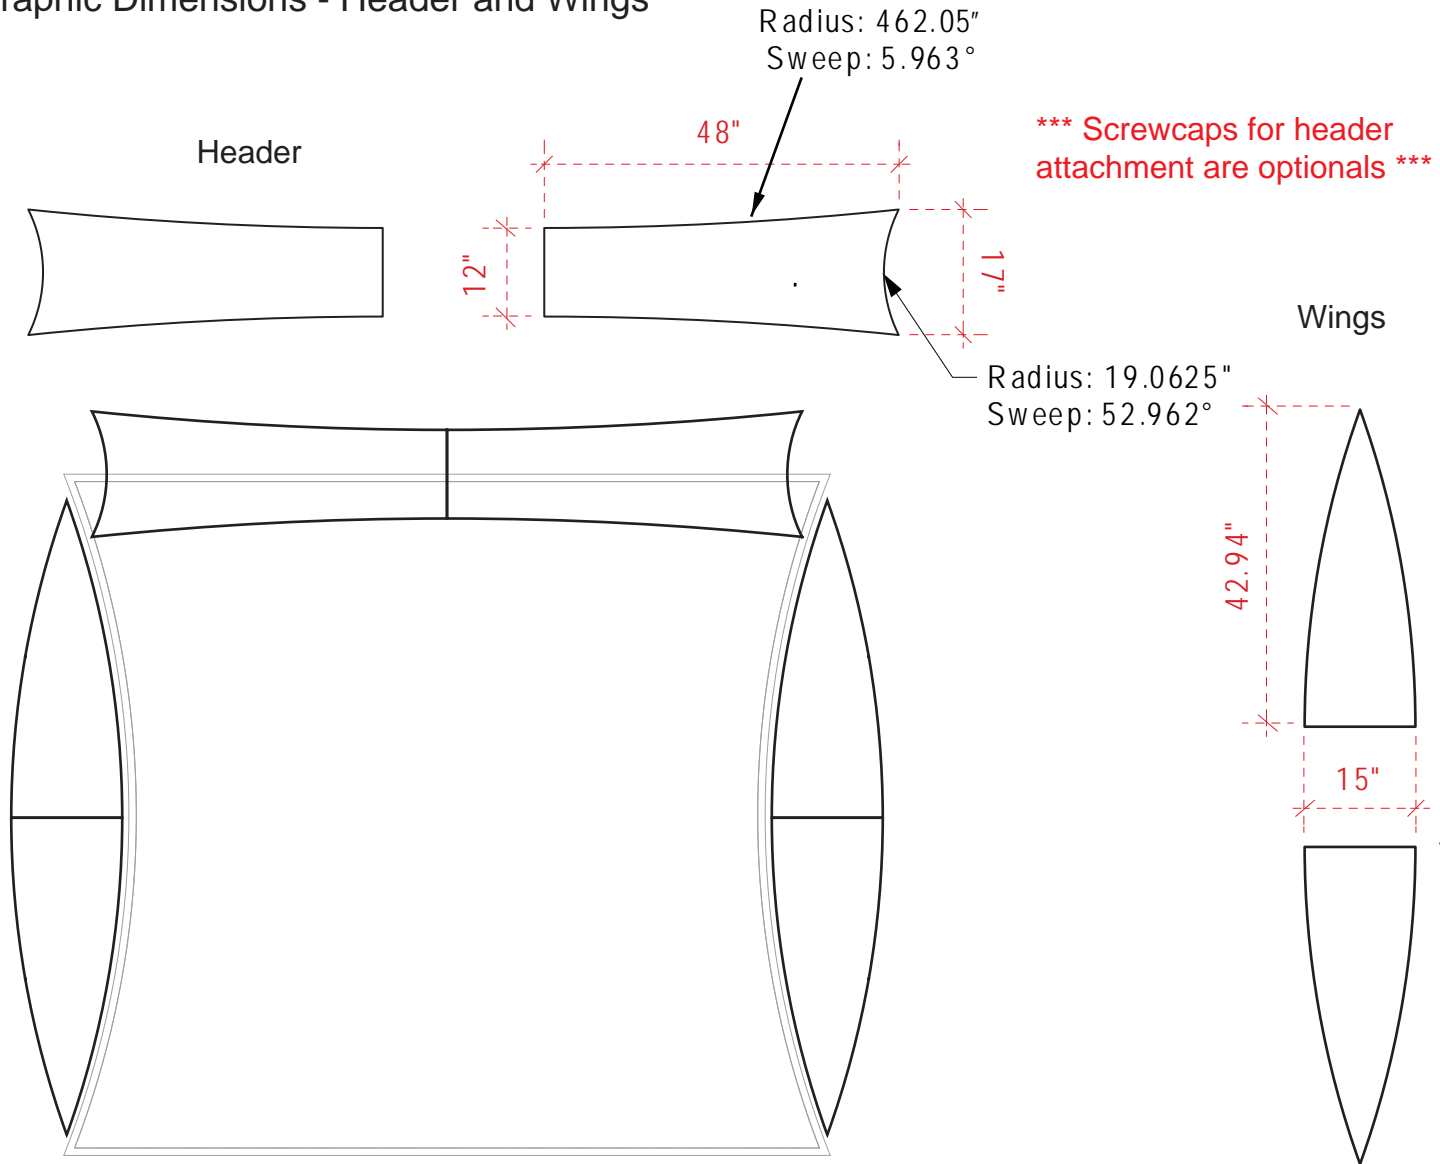

VK-1041/1042 Graphic Dimensions - Backwall Graphic

Scale 1:26

NOTE: Graphic files must be @ 150 dpi Finished Size.
DO NOT send Flattened Files. Production can not manipulate
the content, proportion or color of these files.

NOTE: These dimensions are for graphic layout
purposes. Graphic needs to be cut and test fitted
to Magellen frame for exact sizes and cuts.

VK-1041/1042 Graphic Dimensions - Header and Wings

Scale 1:26

NOTE: Graphic files must be @ 150 dpi Finished Size.
DO NOT send Flattened Files. Production can not manipulate the content, proportion or color of these files.

NOTE: These dimensions are for graphic layout purposes. Graphic needs to be cut and test fitted to Magellan frame for exact sizes and cuts.

MOD-1198 Pedestal Graphics

NOTE: Graphic files must be @ 150 dpi Finished Size.
DO NOT send Flattened Files. Production can not manipulate the content, proportion or color of these files.

NOTE: These dimensions are for graphic layout purposes. Graphic needs to be cut and test fitted to Magellen frame for exact sizes and cuts.